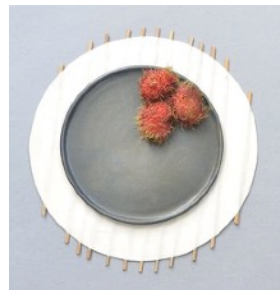

INDIGENOUS

By: Cagayan de Oro Handmade Paper

PRODUCT CATALOGUE

Home Accents Packaging Stationery

www.indigenous.ph

HOME ACCENTS: Placemats

Circular Buri- *Black and white placemats made of engineered leather paper which are enhanced with vertical buri or palm sticks. The combination of these two sustainable materials make these placemats environment-friendly.*

All INDIGENOUS® paper lamps are designed to be durable, tear resistant and even washable.

Size: (DIA 31.75 cm)

Color: Coloured

Item Code: FC- BB1

Size: (DIA 31.75 cm)

Color: Natural

Item Code: FC- BB1

HOME ACCENTS: Placemats

Rectangular Buri- *Black and white placemats made of engineered leather paper which are enhanced with vertical buri or palm sticks. The combination of these two sustainable materials make these placemats environment-friendly.*