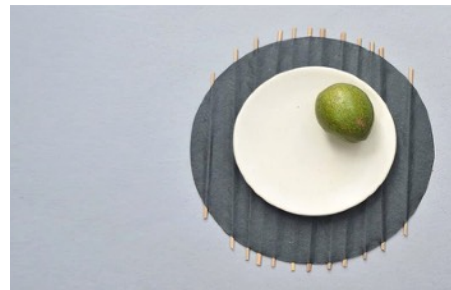

All INDIGENOUS® paper lamps are designed to be durable, tear resistant and even washable.

Size: (DIA 31.75 cm)

Color: Coloured

Item Code: FC- BB1

Size: (DIA 31.75 cm)

Color: Natural

Item Code: FC- BB1

HOME ACCENTS: Placemats

Rectangular Buri- *Black and white placemats made of engineered leather paper which are enhanced with vertical buri or palm sticks. The combination of these two sustainable materials make these placemats environment-friendly.*