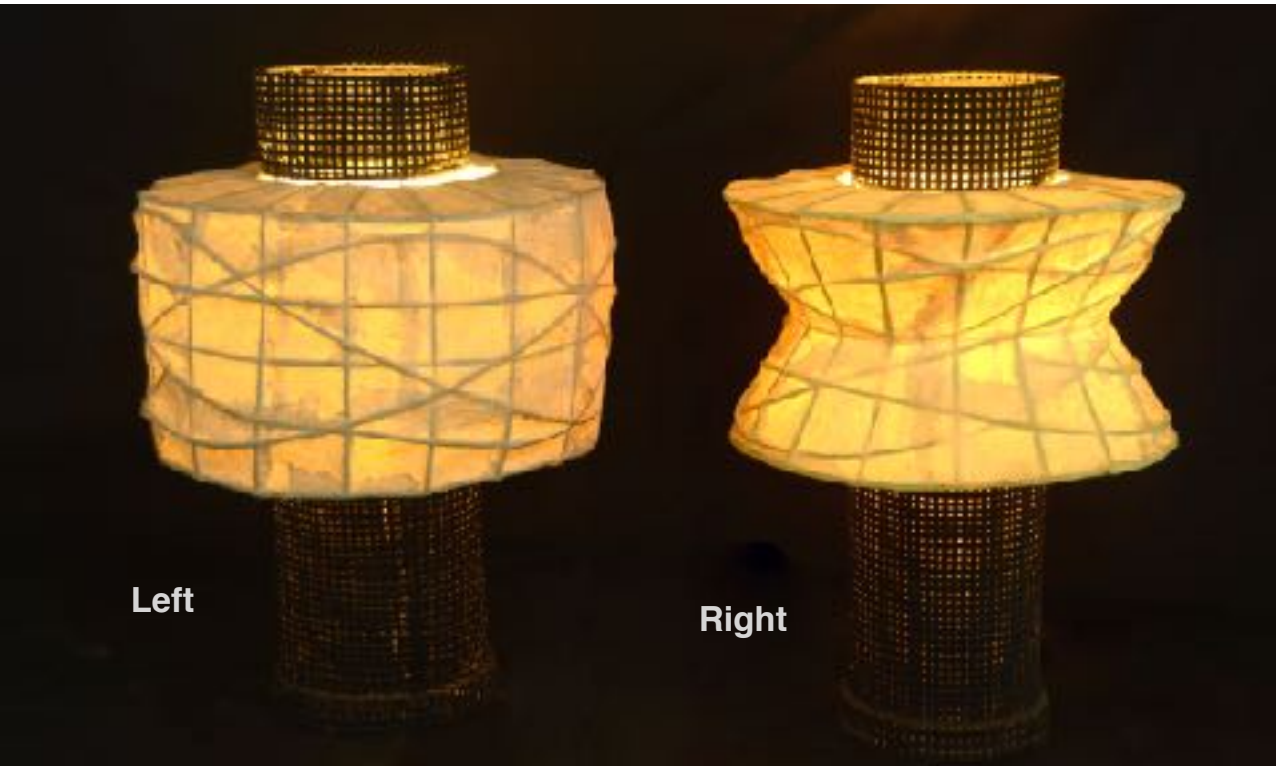

Home Accents: Lamps